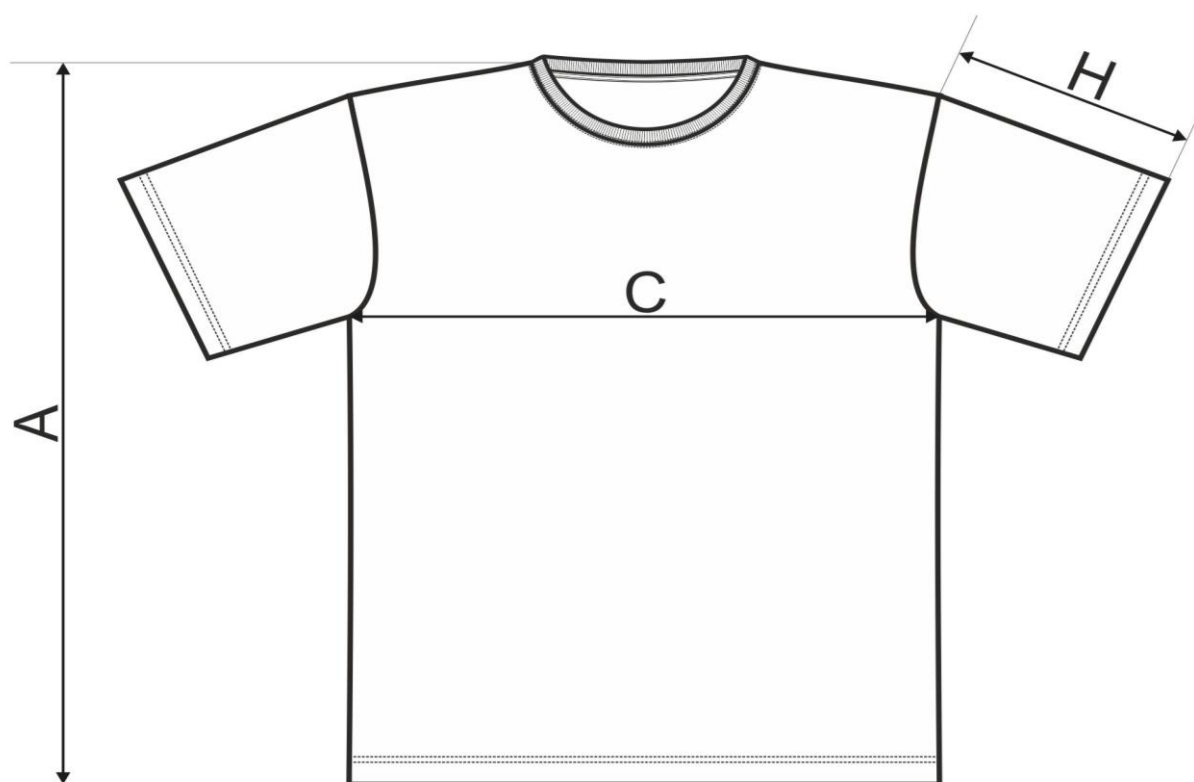

SIZE SPECIFICATION

Commodity		T-shirt Basic 160						
Code		19X						
size [cm]	XS	S	M	L	XL	2XL	3XL	4XL
A	67	69	71	74	77	80	83	86
C	43	47	51	55	60	65	71	77
H	18	19	20	21	22	23	24	25

All size specifications listed are in cm. Accepted tolerance of up to +/- 5%.

5XL
89
83
26