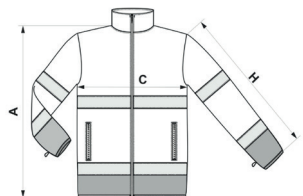

▶ HV GUARD 4 IN 1 5V2

♂ Jacket

size [cm]	M	L	XL	2XL	3XL	4XL
A	78	80	82	84	86	88
C	58	62	66	71	77	83
H	70	72	74	76	78	80

All size specifications listed are in cm. Accepted tolerance of up to +/- 5%.

Upper jacket

**SCROLL TO NEXT PAGE
TO SEE SIZE SPECIFICATION
OF INNERFLEECE**

▶ HV GUARD 4 IN 1 5V2

♂ Jacket

size [cm]	M	L	XL	2XL	3XL	4XL
A	76	78	80	82	84	86
C	54	58	62	67	73	79
H	66	68	70	72	74	76

All size specifications listed are in cm. Accepted tolerance of up to +/- 5%.