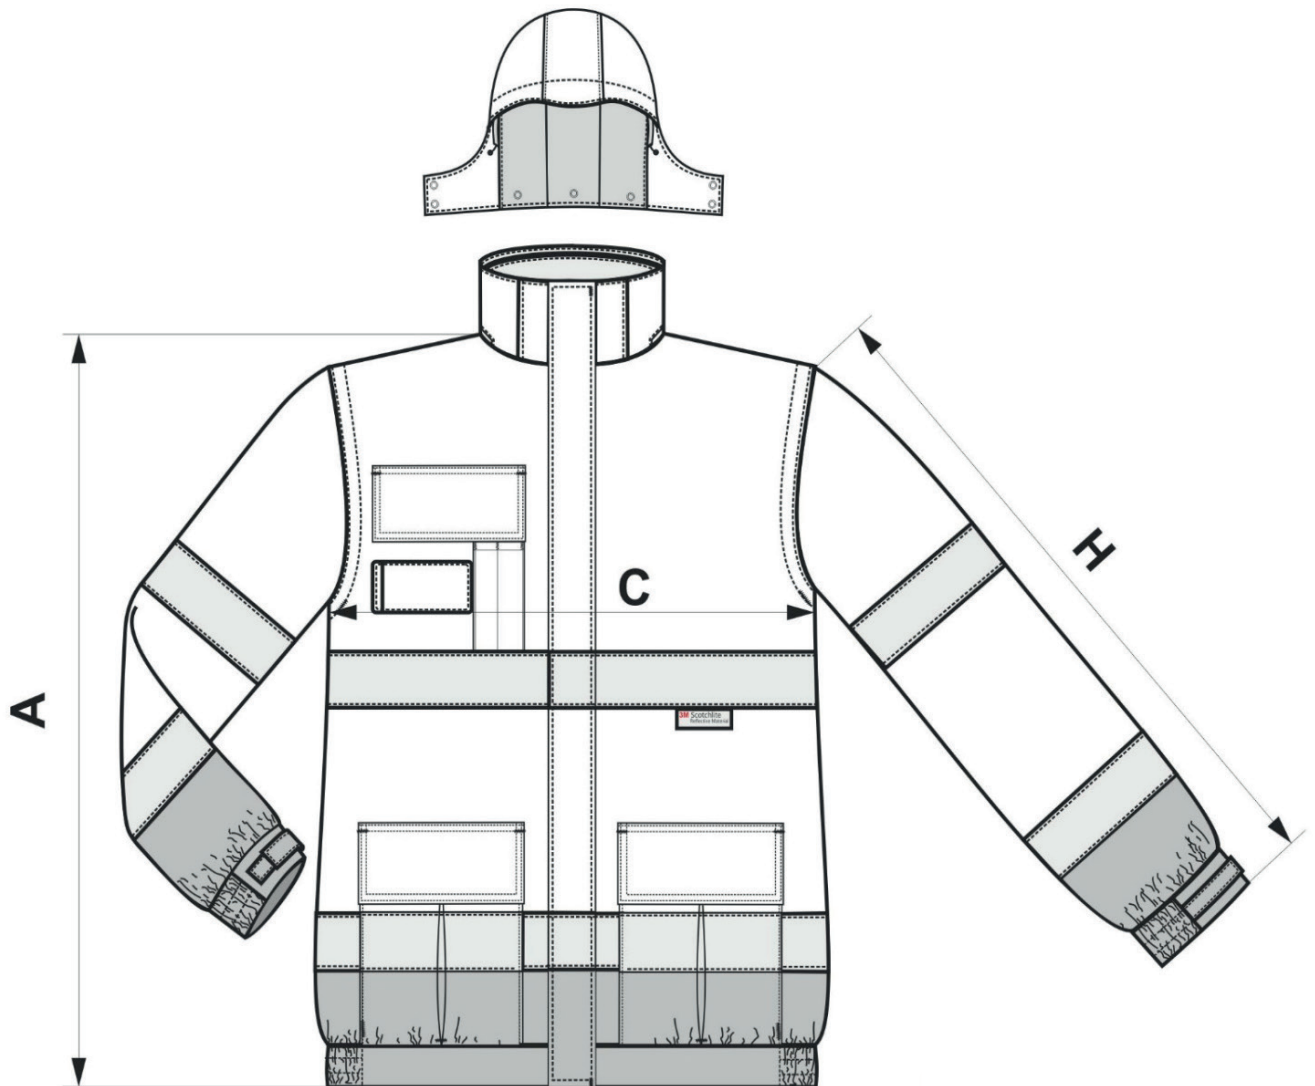

▶ HV GUARD 4 IN 1 5V2

♂ Jacket

size [cm]	M	L	XL	2XL	3XL	4XL
A	78	80	82	84	86	88
C	58	62	66	71	77	83
H	70	72	74	76	78	80

All size specifications listed are in cm. Accepted tolerance of up to +/- 5%.

Upper jacket

**SCROLL TO NEXT PAGE
TO SEE SIZE SPECIFICATION
OF INNERFLEECE**

▶ HV GUARD 4 IN 1 5V2

♂ Jacket

size [cm]	M	L	XL	2XL	3XL	4XL
A	76	78	80	82	84	86
C	54	58	62	67	73	79
H	66	68	70	72	74	76

All size specifications listed are in cm. Accepted tolerance of up to +/- 5%.